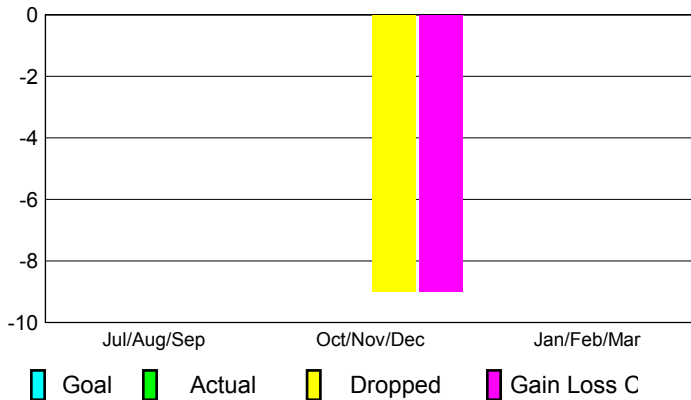

2012-2013 GMT Reports for District (or Undistricted) **District LB 2**

GMT: Ricardo Shoiti Komatsu

Location: BRAZIL

GMT CA: 3

CLUBS

Club Results
2012-2013

Clubs
2011-2012

Month	New Club Goal	Actual New Clubs	Actual Dropped Clubs	Gain/Loss of Clubs	Gain/Loss of Clubs
Jul/Aug/Sep		0	0	0	-1
Oct/Nov/Dec		0	-9	-9	0
Jan/Feb/Mar					2
Totals		0	-9	-9	1

Club Results 2012-2013

Goal, New, Dropped, Gain/Loss

Comparison of Club Gain/Loss

Current Year Compared to the Previous Year

YTD Status Quo Clubs 2012-2013

Status Quo Clubs Compared to Status Quo Members

MEMBERSHIP