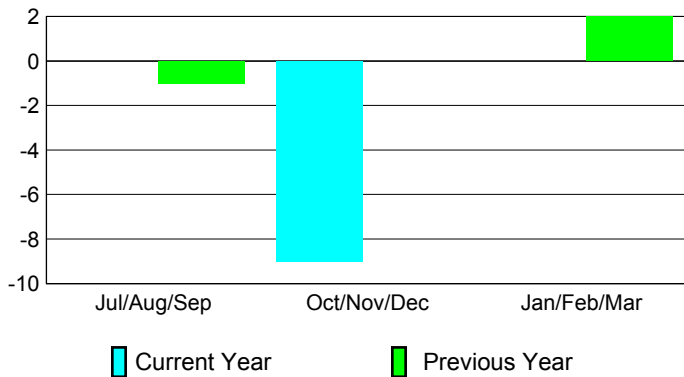

2012-2013 GMT Reports for District (or Undistricted) **District LB 2**

GMT: Ricardo Shoiti Komatsu

Location: BRAZIL

GMT CA: 3

CLUBS

Club Results
2012-2013

Clubs
2011-2012

Month	New Club Goal	Actual New Clubs	Actual Dropped Clubs	Gain/Loss of Clubs	Gain/Loss of Clubs
Jul/Aug/Sep		0	0	0	-1
Oct/Nov/Dec		0	-9	-9	0
Jan/Feb/Mar					2
Totals		0	-9	-9	1

Club Results 2012-2013

Goal, New, Dropped, Gain/Loss

Comparison of Club Gain/Loss

Current Year Compared to the Previous Year

YTD Status Quo Clubs 2012-2013

Status Quo Clubs Compared to Status Quo Members

MEMBERSHIP