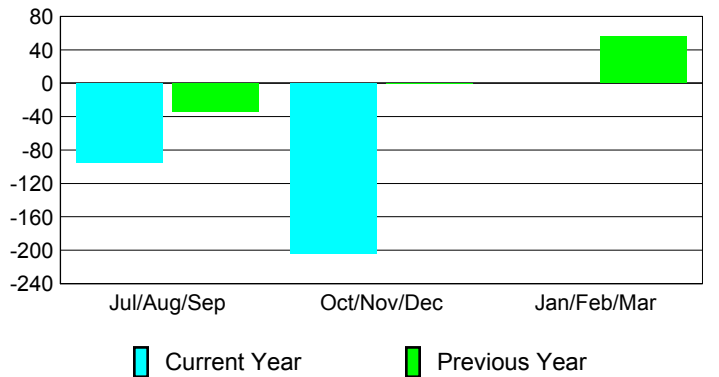

Membership Results
2012-2013

Membership
2011-2012

Month	Net Memb Goal	Actual New Memb	Actual Dropped Memb	Gain/Loss of Memb	Gain/Loss of Memb
Jul/Aug/Sep		21	-116	-95	-34
Oct/Nov/Dec		55	-259	-204	-1
Jan/Feb/Mar					56
Totals		76	-375	-299	21

Membership Results 2012-2013

Goal, New, Dropped, Gain/Loss

Comparison of Membership Gain/Loss

Current Year Compared to the Previous Year

Gender Comparison 2012-2013

Jan/Feb/Mar

Male

Female