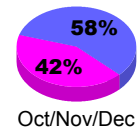

Membership Results
2012-2013

Membership
2011-2012

Month	Net Memb Goal	Actual New Memb	Actual Dropped Memb	Gain/Loss of Memb	Gain/Loss of Memb
Jul/Aug/Sep		21	-116	-95	-34
Oct/Nov/Dec		55	-259	-204	-1
Jan/Feb/Mar					56
Totals		76	-375	-299	21

Membership Results 2012-2013

Goal, New, Dropped, Gain/Loss

Comparison of Membership Gain/Loss

Current Year Compared to the Previous Year

Gender Comparison 2012-2013

Jan/Feb/Mar

Male

Female