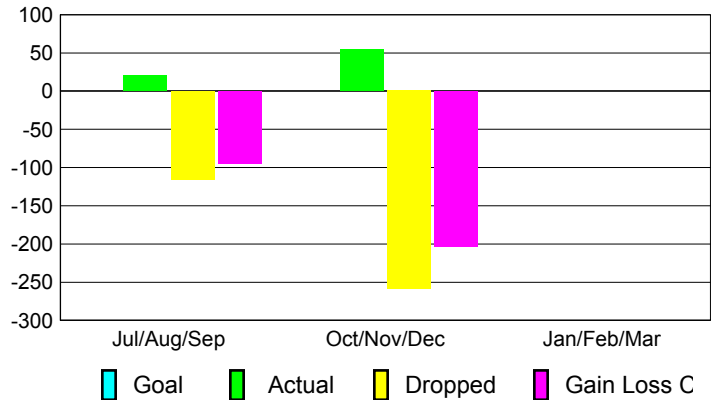

Membership Results 2012-2013

Goal, New, Dropped, Gain/Loss

Comparison of Membership Gain/Loss

Current Year Compared to the Previous Year